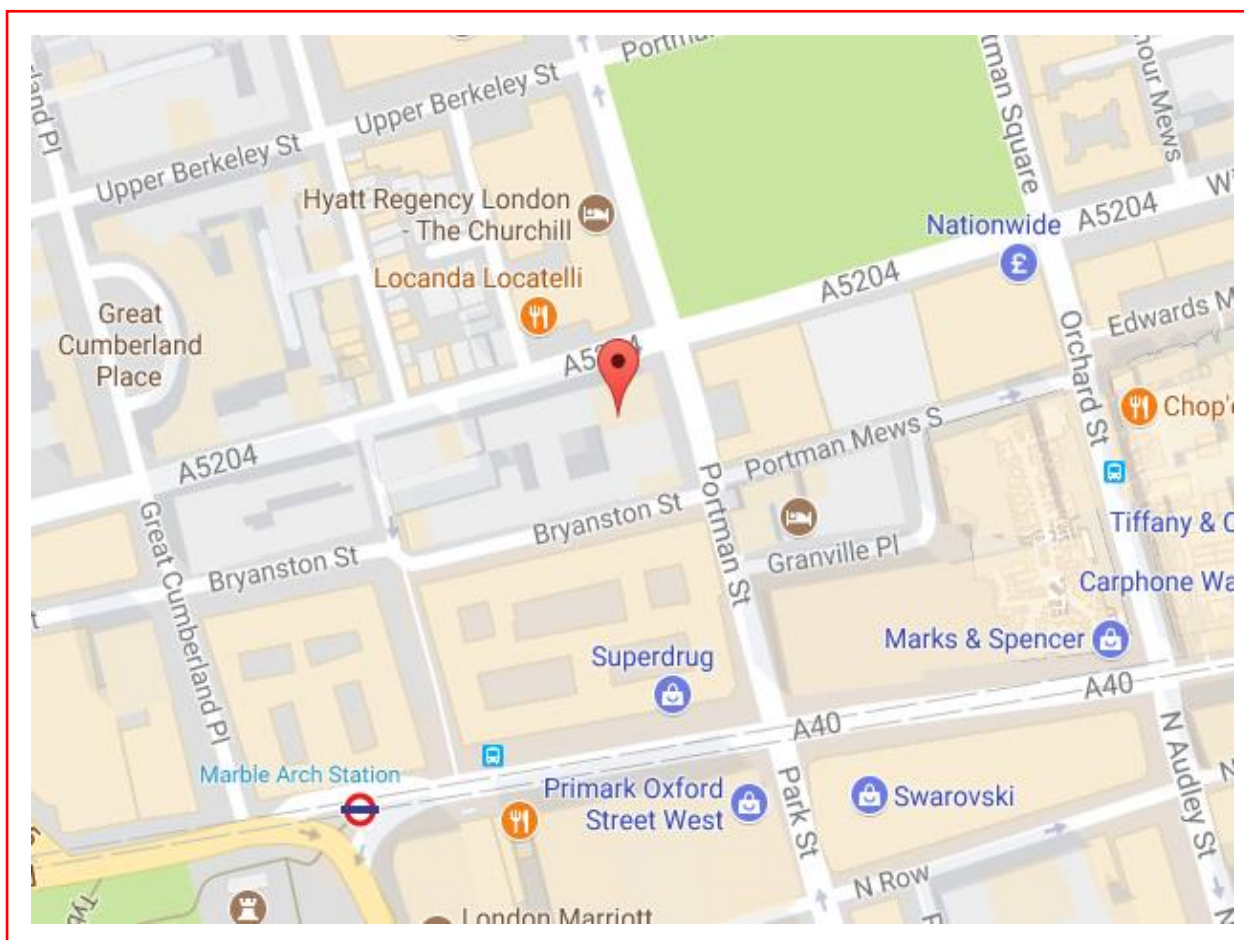

Thank you for booking on our course held at:

Venue: Double Tree Marble Arch Hotel, 4 Bryanston Street, London

Postcode: W1H 7BY

Telephone number: 0207 9352361

Website: www.doubletree3.hilton.com

Here is a map and useful information to get you there on the day.

Getting there

BY RAIL

Paddington Station is the nearest overground station. The venue is just minutes' walk from Oxford Street and, only a two minute walk from Marble Arch Underground Station.

NEAREST CAR PARKS

There are several car parks within walking distance of the venue:

APCOA, Oxford Street (West)
21 Bryanston Street, W1H 7AB
298 spaces – 1 minute walk

NCP, London Portman Square
Gloucester Place, W1H 7BG
439 spaces – 3 minute walk

NEAREST AIRPORT

Heathrow Airport is 15 miles from the hotel and a 40 minute drive away from the venue. From the airport follow signs for Central London via the M4. Then follow signs for Marble Arch. On reaching Marble Arch follow signs for A40 Oxford Street then turn first left into Portman and the first left into Bryanston St.