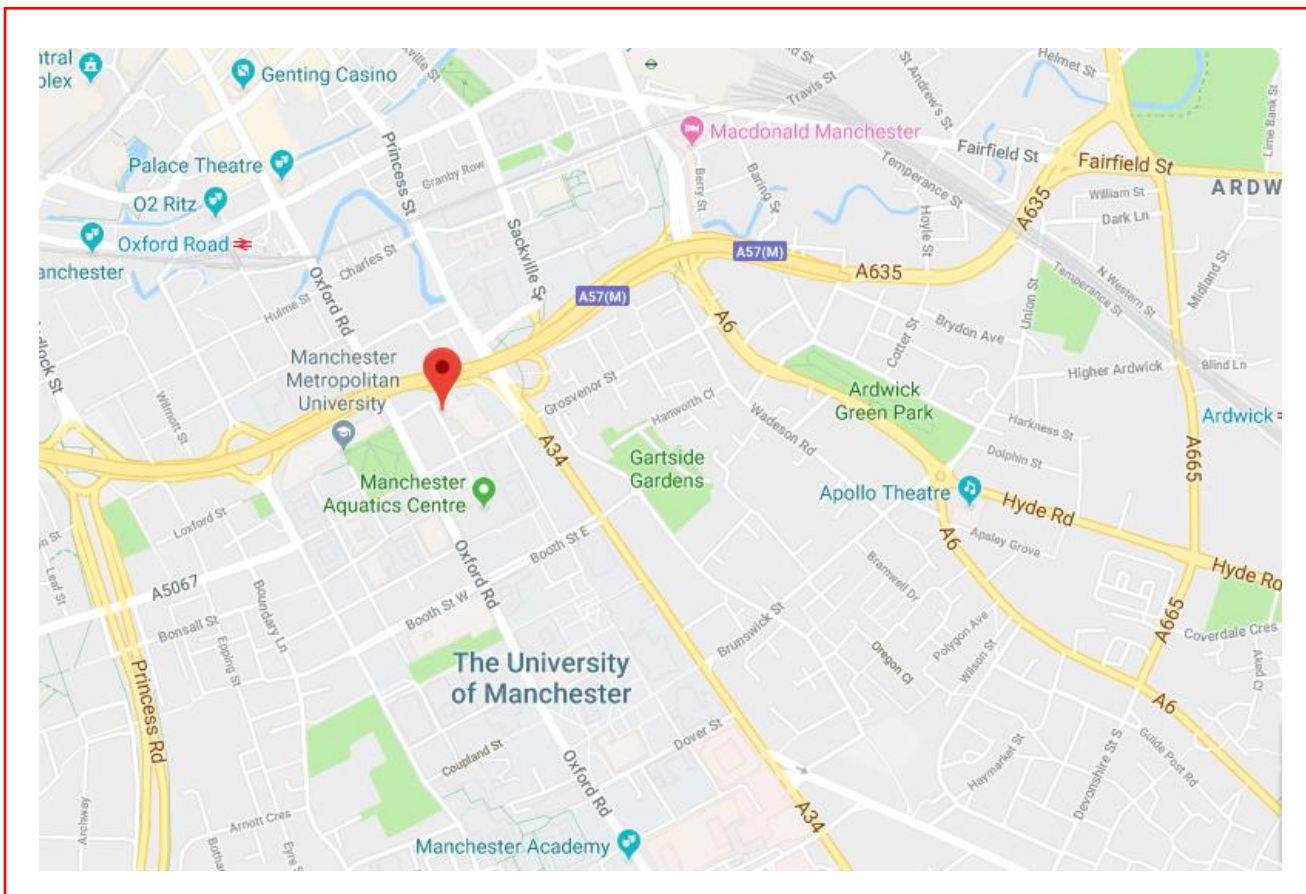

Thank you for booking on our course held at:

Venue: King's House Conference Centre, Sidney Street, Manchester

Postcode: M1 7HB

Telephone number: 0161 276 8194

Website: <http://kingshouse.co.uk>

Timings: 9am to 5pm

Here is a map to get you there on the day.

Getting there

Whether you plan to get to the venue by car, train, tram or bus, the venue has got the directions covered. For directions and travel information click [here](#)