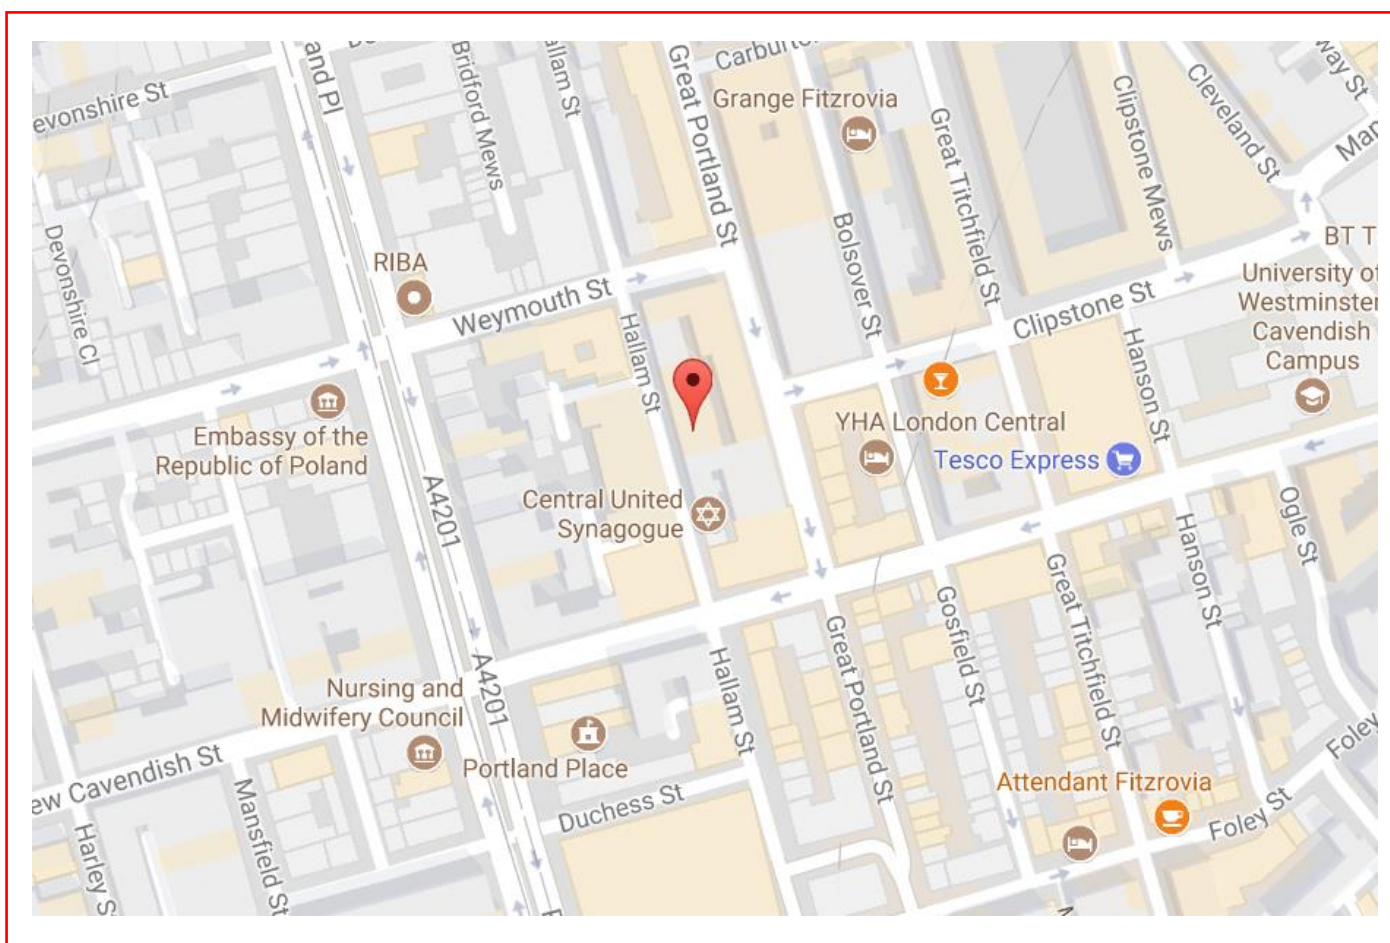

Thank you for booking on our course held at:

Venue: The Hallam, 44 Hallam Street, London

Postcode: W1W 6JJ

Telephone number: 020 7706 7700

Website: <https://www.cavendishvenues.co.uk>

Timings: 9am to 5pm

Here is a map to get you there on the day.

Getting there

Whether you plan to walk to the venue or travel by car, train, underground or bus, the venue has got the directions covered. For directions and travel information click [here](#)