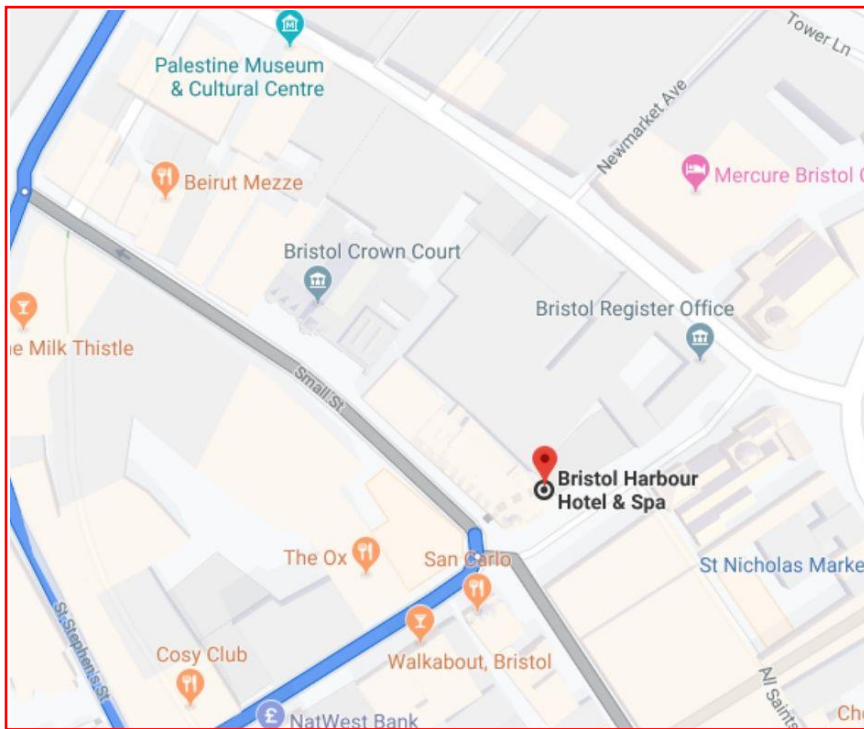

Thank you for booking on our course held at:

**Venue:** Bristol Harbour Hotel, 55 Cron Street, Bristol.

**Postcode:** BS1 1HT

**Telephone number:** 01172 034445

**Website:** <https://www.harbourhotels.co.uk/bristol>

**Timings:** 9am to 5pm

Here is a map to get you there on the day.

## Getting there

Bristol Harbour Hotel is in the middle of the city and can be reached by car or train. Bristol is readily accessed via the M4 and M5 motorways. London is a 2-hour drive or 1 hour 45-minute by train from London Paddington station. The closest train station is Temple Meads, a 5-minute drive/15-minute walk.