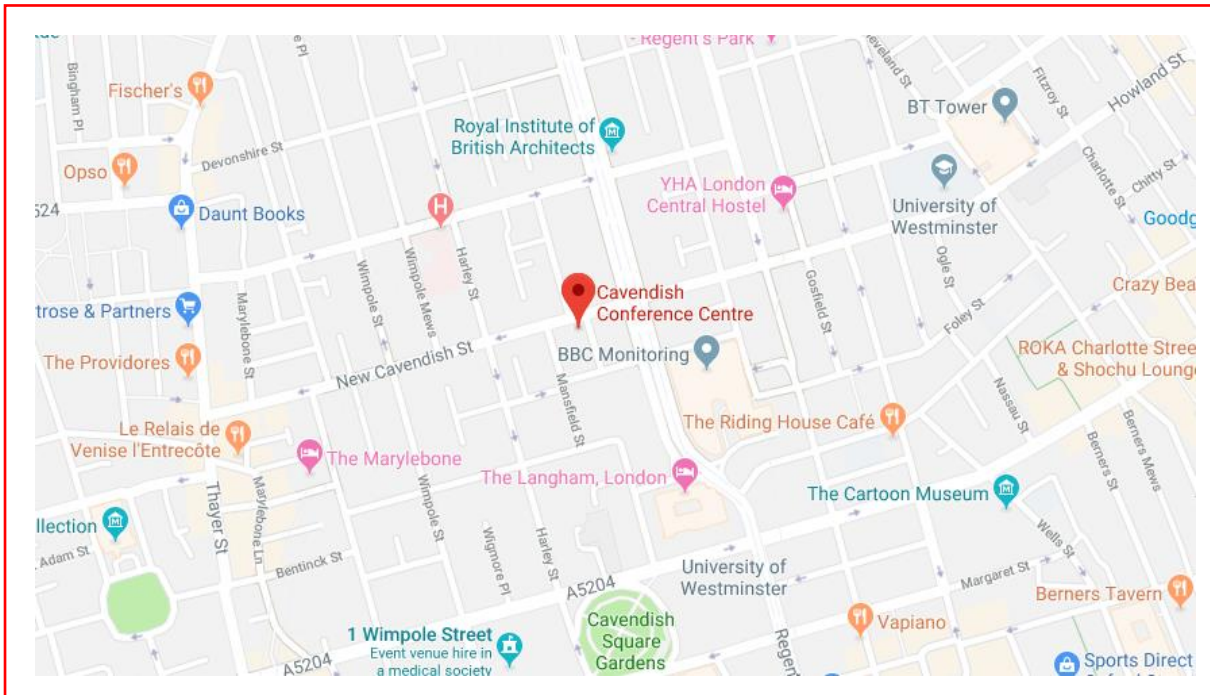

Thank you for booking on our course held at:

**Name and address of venue:** Cavendish Conference Centre, 22 Duchess Mews, London

**Postcode:** W1G 9DT

**Telephone number:** 020 7706 7700

**Website:** [www.cavendishvenues.co.uk](http://www.cavendishvenues.co.uk)

Here is a map to get you there on the day.

## Getting there

Whether you plan to walk to the venue or travel by car, train, underground or bus, the venue has got the directions covered. For directions and travel information click [here](#)