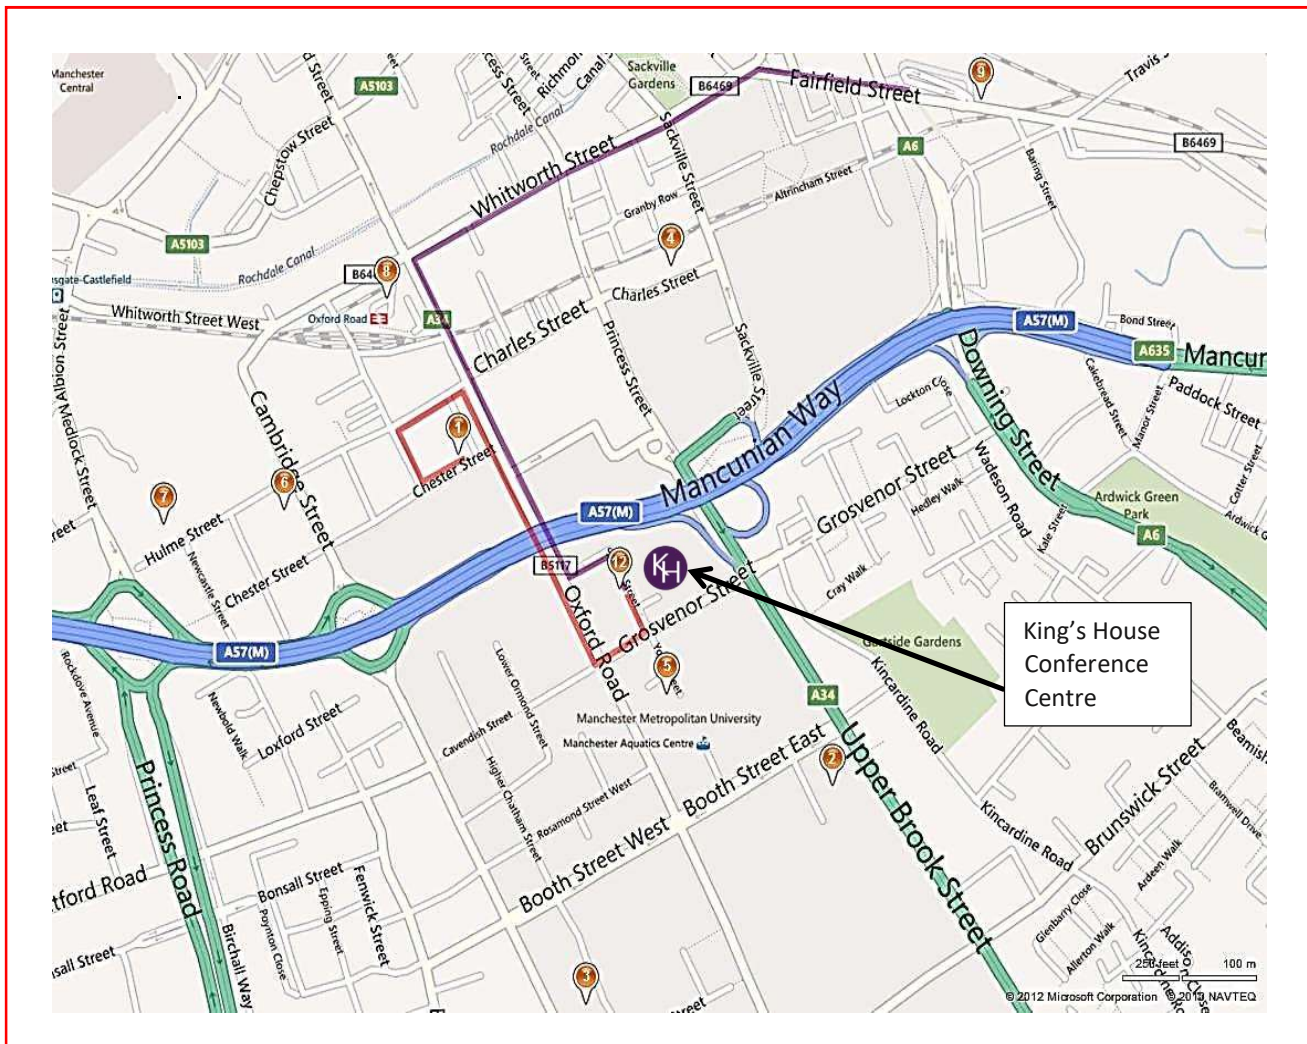

Thank you for booking on our course held at:

**Venue:** King's House Conference Centre, Sidney Street, Manchester

**Postcode:** M1 7HB

**Telephone number:** 0161 276 8194

**Website:** <http://www.kingshouse.co.uk/directions>

Here is a map and useful information to get you there on the day.

## Getting there

Some satnavs still use the old name for Sidney Street (York Street), or don't recognise the postcode. Alternate postcodes: **M1 7HL. M1 7HU. M1 7DU.**

Please note there is also another Sidney Street, off Hardman Street, in the Spinningfields Deansgate area of the city centre.

For directions and travel information, please click on the link below:

<http://www.kingshouse.co.uk/directions>