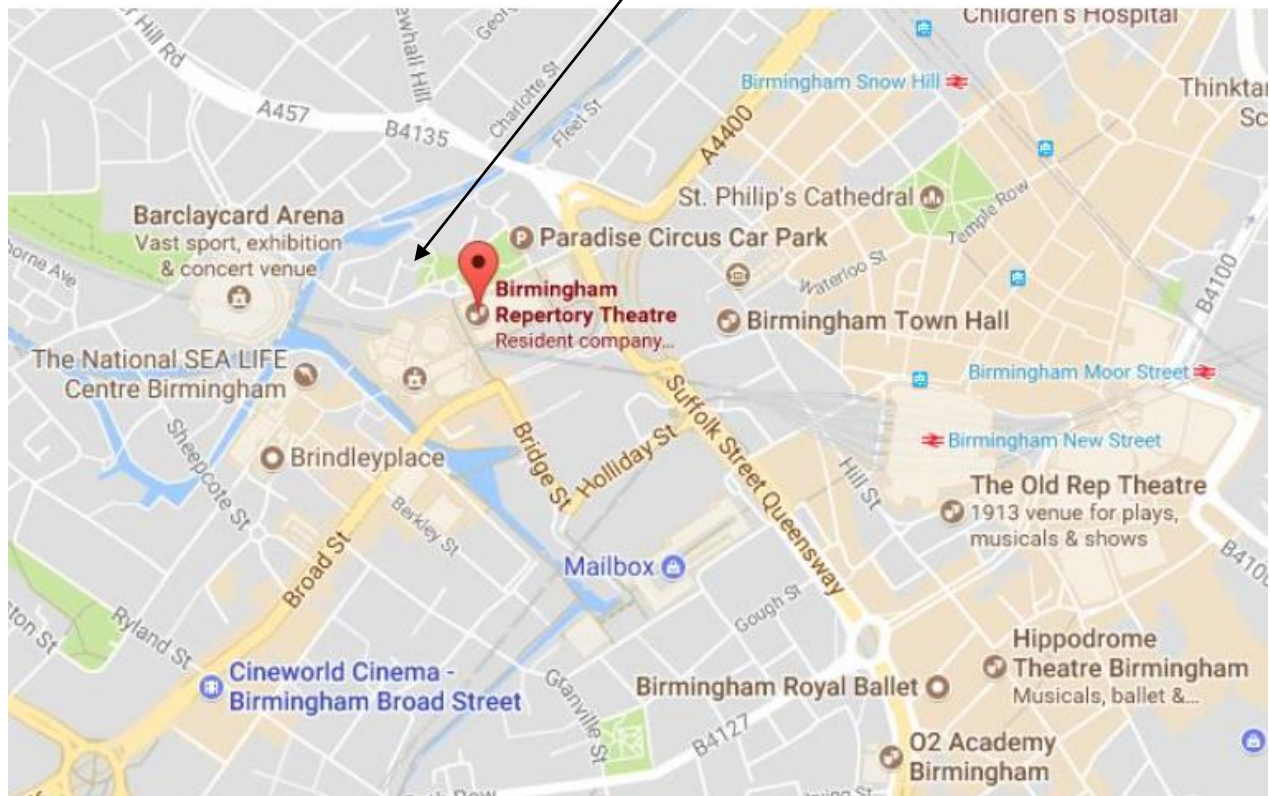

Thank you for booking on our course held at:

Venue: Unique Venues, Birmingham Repertory Theatre,
Centenary Square, Broad Street

Postcode: B1 2EP

Telephone number: 0121 245 2066

Website: <http://www.uniquevenuesbirmingham.com/>

Here is a map and useful information to get you there on the day

Getting there

Unique Venues Birmingham is situated in the heart of Birmingham in Centenary Square next to the International Convention Centre.

DRIVING: follow signs for Birmingham City Centre and then the International Convention Centre.

PARKING: Q-Park Brindleyplace Car Park is a few minutes' walk from the venue and, when you book online, you can save up to 40% on the daily parking cost. Unique Venues delegates can also save an extra 10% by using the promo code REP10 when making a booking. Alternatively, the Paradise Circus Car Park on Brindley Drive, B1 2NB is located at the back of The Repertory Theatre.

TRAINS: Unique Venues is within walking distance of Birmingham's New Street, Snow Hill and Moor Street stations.