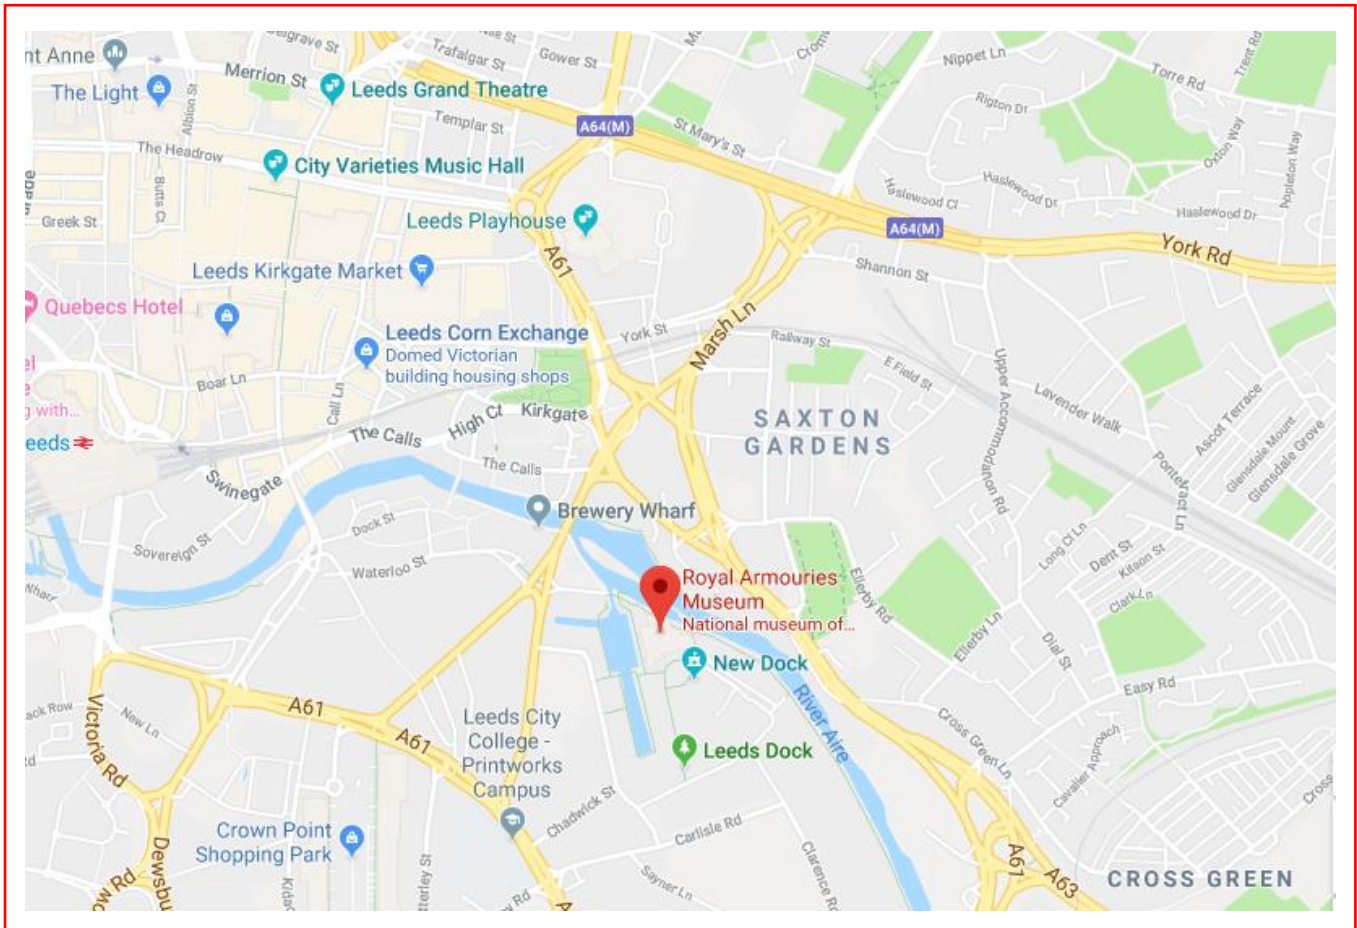

Thank you for booking on our course held at:

Venue: Royal Armouries Museum, Clarence Dock, Armouries Drive, Leeds

Postcode: LS10 1LT

Telephone number: 0113 220 1999

Website: <https://royalarmouries.org/venue/royal-armouries-museum/>

Timings: 9am to 5pm

Here is a map and useful information to get you there on the day.

Getting there

For directions to the venue and travel information, please click [here](#).